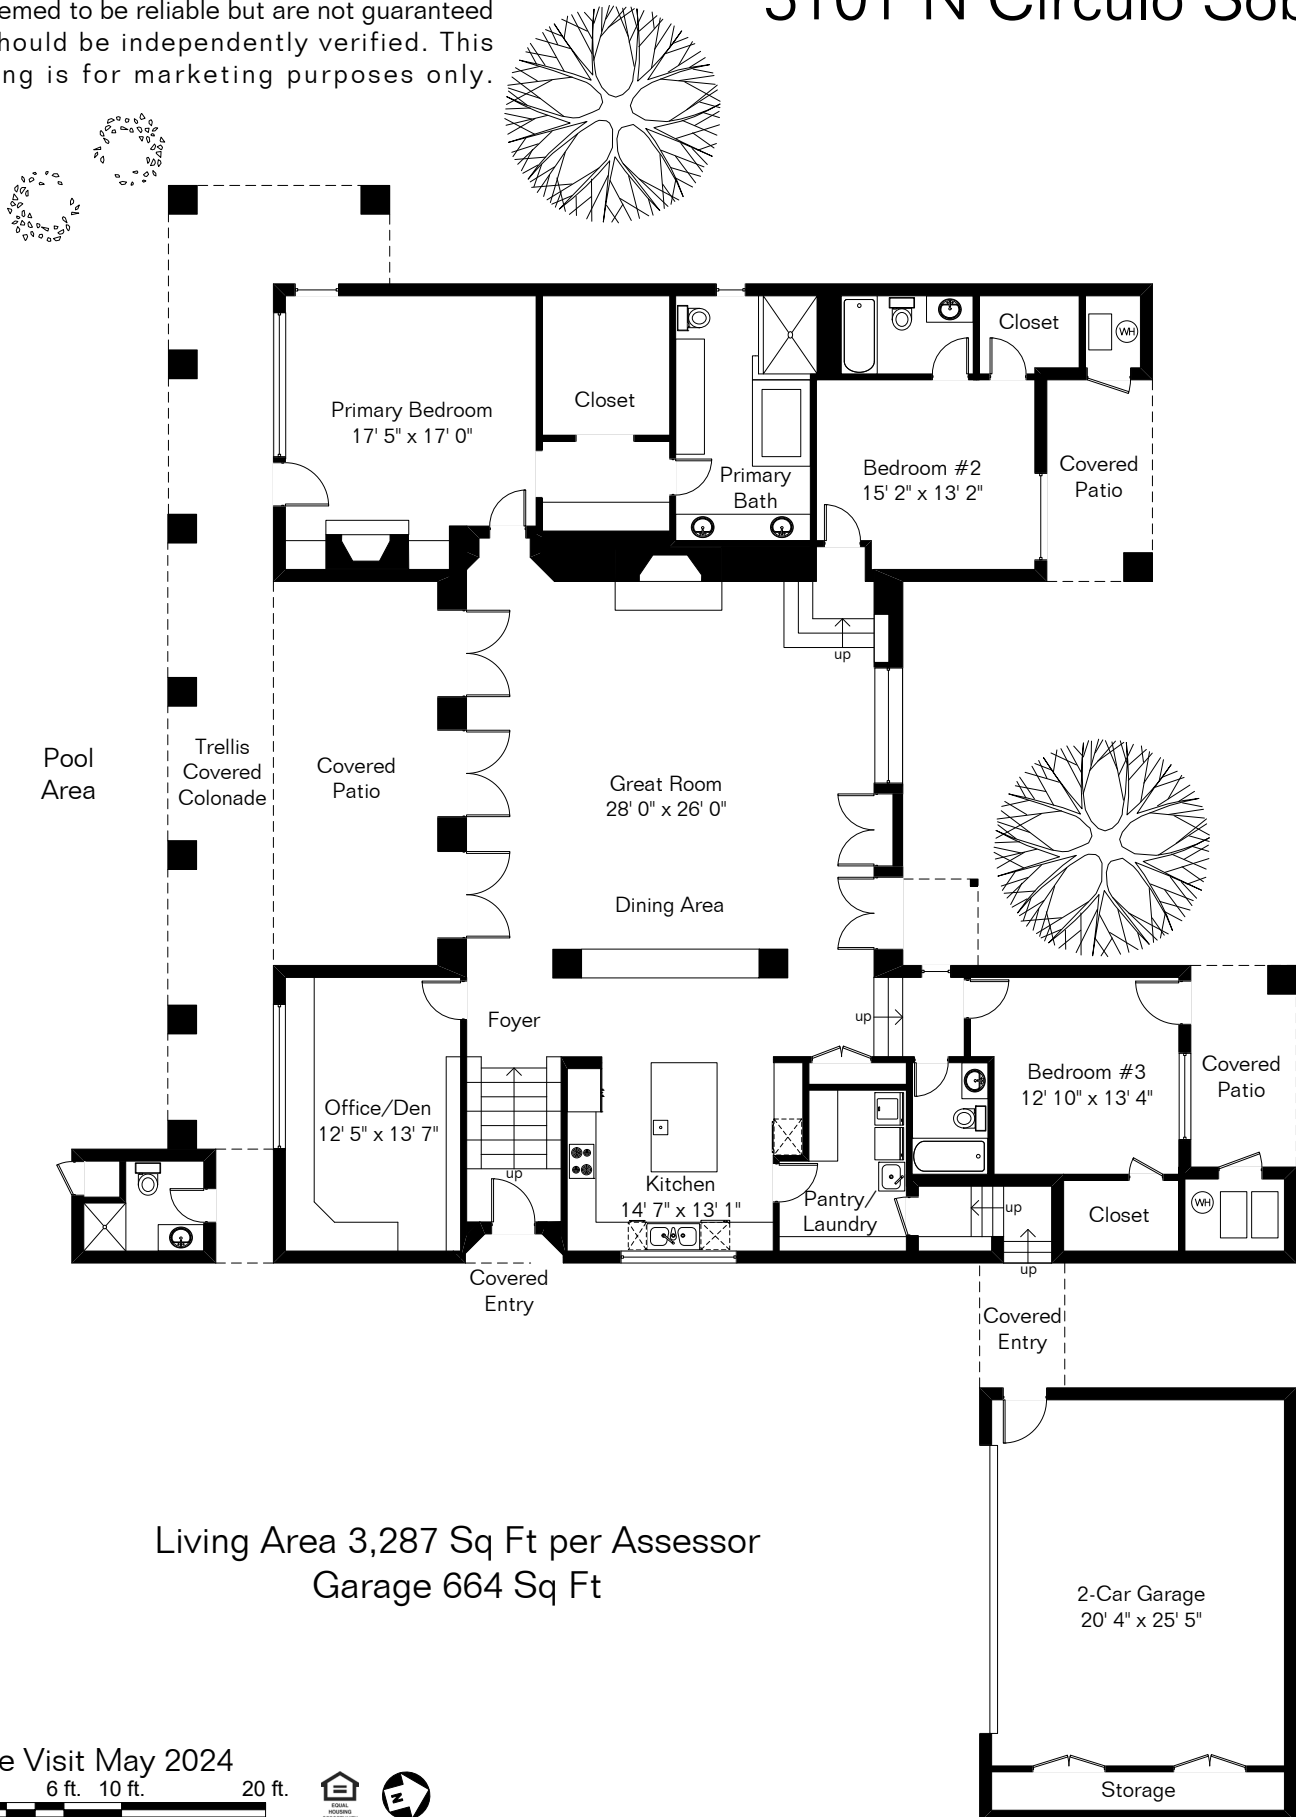

The square footages and room size information are deemed to be reliable but are not guaranteed and should be independently verified. This drawing is for marketing purposes only.

5101 N Circulo Sobrio

Living Area 3,287 Sq Ft per Assessor
Garage 664 Sq Ft

Site Visit May 2024
0 ft. 6 ft. 10 ft. 20 ft.

Copyright 2024 Floor Plans First! LLC
All Rights Reserved.